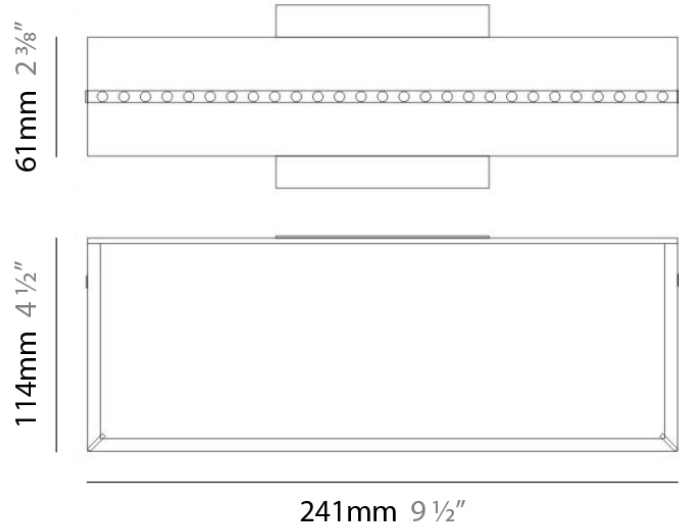

LINEA SURFACE

D93068

GENERAL

Series: Linea _____

Brand: Milan _____

Division: Design _____

Mounting Type: Surface _____

Mounting Location: Wall _____

Subcategory: Ambient _____

PHYSICAL

Shape: Rectangle _____

Length (mm): 241 _____

Length (in): 9 ½ _____

Width (in): 9 ½ _____

Height (mm): 61 _____

Height (in): 2 ¾ _____

Extension (mm): 114 _____

Extension (in): 4 ½ _____

Light Distribution: Direct / Indirect _____

Weight (kg): 2.27 _____

Weight (lbs): 5 _____

Diffuser: White Glass _____

Fixture Finish: BLK _____

Fixture Material: Glass / Aluminum _____

ELECTRICAL

Number of Lamps: 1 _____

Lamp Type: LED Retrofit / Halogen _____

Lamp Shape: T3 _____

Bulb Included: Bulb Not Included _____

Total Output Wattage (W): 23 / 150 _____

Max. Wattage Per Lamp (W): 23 / 150 _____

Lamp Base: RSC _____

Input Voltage (V): 120 _____

LED

OPTICAL

RATINGS AND CERTIFICATIONS

Certified By: CSA Certified to UL and CSA Standards _____

IP rating: IP20 _____